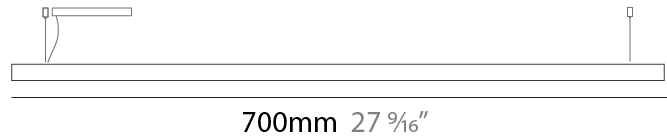

PROJECT
TYPE
SPECIFIER
QUANTITY
DATE

LED60 SUSPENSION

D71015-

base number
Color   Finish
Temperature   Options

1. To build a product code in our configurator select the specify button on the base model # product page
2. To build a manual product code on this datasheet choose from the options listed below in blue font and add the suffix to the base model #

GENERAL

Series: Woodlin
Subseries: LED60
Brand: Tunto
Division: Design
Mounting Type: Suspension
Mounting Location: Ceiling
Subcategory: Profile

PHYSICAL

Shape: Rectangle
Length (mm): 700
Length (in): 27 ⁹/₁₆
Width (mm): 60
Width (in): 2 ³/₈
Height (mm): 60
Height (in): 2 ³/₈
Max. Overall Height (mm): 2060
Max. Overall Height (in): 81 ¹/₈
Light Distribution: Direct
Diffuser: Opal
Fixture Finish: WAL / ASH / OAK / BLK / WHI
Fixture Material: Wood
Cable Details: 2000mm / 78 3/4"

ELECTRICAL

Lamp Type: LED
Input Wattage (W): 29
Total Output Wattage (W): 25.3
Dimming: Tri-Mode (Non-Dimming and Phase Dimming (120Vac only) and 0-10V Dimming)
Driver Included: Yes
Driver Location: Integrated
Driver Type: Constant Current - Universal
Driver Class: Class 2
Input Voltage (V): 120 - 277
Constant Current (MA): 700

LED

Color Temperature (°K): 2700 / 3000 / 4000
Max. Delivered Lumen (lm): 2180
CRI: >93 CRI
Lamp Life (hrs): 50000

OPTICAL

RATINGS AND CERTIFICATIONS

Certified By: Certified for North American Standards
IP rating: IP20