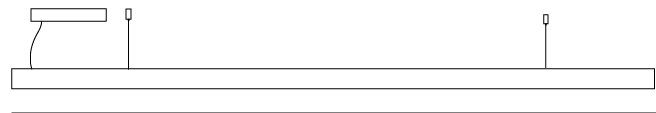

PROJECT
TYPE
SPECIFIER
QUANTITY
DATE

LED40 SUSPENSION

D71005-

base number
Color   Finish
Temperature   Options

1. To build a product code in our configurator select the specify button on the base model # product page
2. To build a manual product code on this datasheet choose from the options listed below in blue font and add the suffix to the base model #

GENERAL

Series: Woodlin
Subseries: LED40
Brand: Tunto
Division: Design
Mounting Type: Suspension
Mounting Location: Ceiling
Subcategory: Profile

PHYSICAL

Shape: Rectangle
Length (mm): 1300
Length (in): 51 ³/₁₆"
Width (mm): 400
Width (in): 15 ³/₄"
Height (mm): 40
Height (in): 1 ⁹/₁₆"
Max. Overall Height (mm): 2040
Max. Overall Height (in): 80 ⁵/₁₆"
Light Distribution: Direct
Diffuser: Opal
Fixture Finish: [WAL / ASH / OAK / BLK / WHI](#)
Fixture Material: Wood

ELECTRICAL

Lamp Type: LED
Input Wattage (W): 30
Total Output Wattage (W): 25.4
Dimming: Tri-Mode (Non-Dimming and Phase Dimming (120Vac only) and 0-10V Dimming)
Driver Included: Yes
Driver Location: Integrated
Driver Type: Constant Current - Universal
Driver Class: Class 2
Input Voltage (V): 120 - 277
Constant Current (MA): 700

LED

Color Temperature (°K): 3000
Max. Delivered Lumen (lm): 1550
CRI: >93 CRI
Lamp Life (hrs): 50000

OPTICAL

RATINGS AND CERTIFICATIONS

Certified By: Certified for North American Standards
IP rating: IP20

1300mm 51 ³/₁₆"

40mm 1 ⁹/₁₆"

Direct