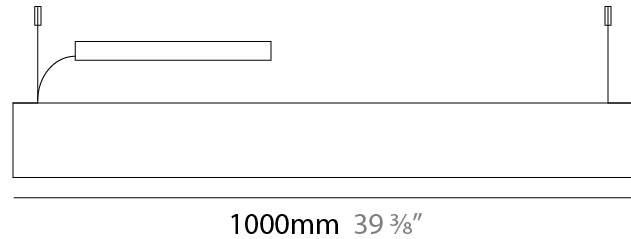

LED120 SUSPENSION

D71024-

base number
Color   Finish
Temperature   Options

1. To build a product code in our configurator select the specify button on the base model # product page
2. To build a manual product code on this datasheet choose from the options listed below in blue font and add the suffix to the base model #

GENERAL

Series: Woodlin
Subseries: LED120
Brand: Tunto
Division: Design
Mounting Type: Suspension
Mounting Location: Ceiling
Subcategory: Profile

PHYSICAL

Shape: Rectangle
Length (mm): 1000
Length (in): 39 3/8
Width (mm): 40
Width (in): 1 9/16
Height (mm): 120
Height (in): 4 3/4
Max. Overall Height (mm): 2120
Max. Overall Height (in): 83 7/16
Light Distribution: Direct / Indirect
Diffuser: Opal
Fixture Finish: [WAL / ASH / OAK / BLK / WHI](#)
Fixture Material: Wood
Cable Details: 2000mm / 78 3/4"

ELECTRICAL

Lamp Type: LED
Input Wattage (W): 46
Total Output Wattage (W): 38
Dimming: Tri-Mode (Non-Dimming and Phase Dimming (120Vac only) and 0-10V Dimming)
Driver Included: Yes
Driver Location: Integrated
Driver Type: Constant Current - Universal
Driver Class: Class 2
Input Voltage (V): 120 - 277
Constant Current (MA): 700

LED

Color Temperature (°K): [2700 / 3000 / 4000](#)
Max. Delivered Lumen (lm): 2200
CRI: >93 CRI
Lamp Life (hrs): 50000

OPTICAL

RATINGS AND CERTIFICATIONS

Certified By: Certified for North American Standards
IP rating: IP20