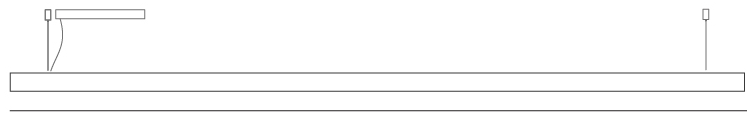

PROJECT	_____
TYPE	_____
SPECIFIER	_____
QUANTITY	_____
DATE	_____

LED60 SUSPENSION

D71020- -

base number   Color   Finish
                         Temperature   Options

1. To build a product code in our configurator select the specify button on the base model # product page
2. To build a manual product code on this datasheet choose from the options listed below in blue font and add the suffix to the base model #

GENERAL

Series: Woodlin
Subseries: LED60
Brand: Tunto
Division: Design
Mounting Type: Suspension
Mounting Location: Ceiling
Subcategory: Profile

PHYSICAL

Shape: Rectangle
Length (mm): 2400
Length (in): 94 ½
Width (mm): 60
Width (in): 2 ⅜
Height (mm): 60
Height (in): 2 ⅜
Max. Overall Height (mm): 2060
Max. Overall Height (in): 81 ⅞
Light Distribution: Direct
Diffuser: Opal
Fixture Finish: [WAL / ASH / OAK / BLK / WHI](#)
Fixture Material: Wood
Cable Details: 2000mm / 78 3/4"

ELECTRICAL

Lamp Type: LED
Input Wattage (W): 110
Total Output Wattage (W): 88.8
Dimming: Tri-Mode (Non-Dimming and Phase Dimming (120Vac only) and 0-10V Dimming)
Driver Included: Yes
Driver Location: Integrated
Driver Type: Constant Current - Universal
Driver Class: Class 2
Input Voltage (V): 120 - 277
Constant Current (MA): 700

LED

Color Temperature (°K): [2700 / 3000 / 4000](#)
Max. Delivered Lumen (lm): 8750
CRI: >93 CRI
Lamp Life (hrs): 50000

OPTICAL

RATINGS AND CERTIFICATIONS

Certified By: Certified for North American Standards
IP rating: IP20

2400mm 94 ½"

60mm 2 ⅜"

Direct