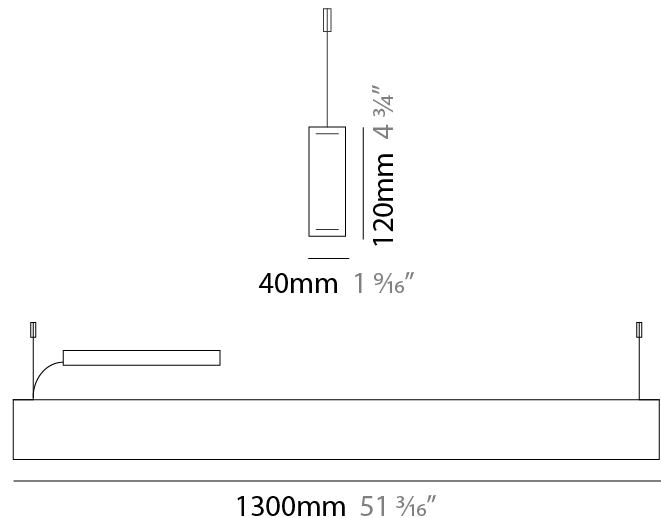

PROJECT _____
TYPE _____
SPECIFIER _____
QUANTITY _____
DATE _____

LED120 SUSPENSION

D71025-

base number
Color   Finish
Temperature   Options

1. To build a product code in our configurator select the specify button on the base model # product page
2. To build a manual product code on this datasheet choose from the options listed below in blue font and add the suffix to the base model #

GENERAL

Series: Woodlin
Subseries: LED120
Brand: Tunto
Division: Design
Mounting Type: Suspension
Mounting Location: Ceiling
Subcategory: Profile

PHYSICAL

Shape: Rectangle
Length (mm): 1300
Length (in): 51 ³/₁₆
Width (mm): 40
Width (in): 1 ⁹/₁₆
Height (mm): 120
Height (in): 4 ³/₄
Max. Overall Height (mm): 2120
Max. Overall Height (in): 83 ⁷/₁₆
Light Distribution: Direct / Indirect
Diffuser: Opal
Fixture Finish: [WAL](#) / [ASH](#) / [OAK](#) / [BLK](#) / [WHI](#)
Fixture Material: Wood
Cable Details: 2000mm / 78 3/4"

ELECTRICAL

Lamp Type: LED
Input Wattage (W): 60
Total Output Wattage (W): 50.1
Dimming: Tri-Mode (Non-Dimming and Phase Dimming (120Vac only) and 0-10V Dimming)
Driver Included: Yes
Driver Location: Integrated
Driver Type: Constant Current - Universal
Driver Class: Class 2
Input Voltage (V): 120 - 277
Constant Current (MA): 700

LED

Color Temperature (°K): [2700](#) / [3000](#) / [4000](#)
Max. Delivered Lumen (lm): 3260
CRI: >93 CRI
Lamp Life (hrs): 50000

OPTICAL

RATINGS AND CERTIFICATIONS

Certified By: Certified for North American Standards
IP rating: IP20