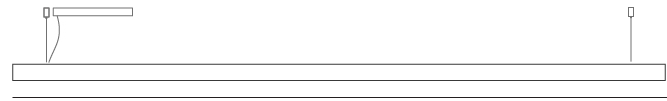

PROJECT
TYPE
SPECIFIER
QUANTITY
DATE

LED60 SUSPENSION

D71016-

base number
Color   Finish
Temperature   Options

1. To build a product code in our configurator select the specify button on the base model # product page
2. To build a manual product code on this datasheet choose from the options listed below in blue font and add the suffix to the base model #

GENERAL

Series: Woodlin
Subseries: LED60
Brand: Tunto
Division: Design
Mounting Type: Suspension
Mounting Location: Ceiling
Subcategory: Profile

PHYSICAL

Shape: Rectangle
Length (mm): 1000
Length (in): 39 ³/₈"
Width (mm): 60
Width (in): 2 ³/₈"
Height (mm): 60
Height (in): 2 ³/₈"
Max. Overall Height (mm): 2060
Max. Overall Height (in): 81 ¹/₈"
Light Distribution: Direct
Diffuser: Opal
Fixture Finish: [WAL / ASH / OAK / BLK / WHI](#)
Fixture Material: Wood
Cable Details: 2000mm / 78 3/4"

ELECTRICAL

Lamp Type: LED
Input Wattage (W): 43
Total Output Wattage (W): 38
Dimming: Tri-Mode (Non-Dimming and Phase Dimming (120Vac only) and 0-10V Dimming)
Driver Included: Yes
Driver Location: Integrated
Driver Type: Constant Current - Universal
Driver Class: Class 2
Input Voltage (V): 120 - 277
Constant Current (MA): 700

LED

Color Temperature (°K): [2700 / 3000 / 4000](#)
Max. Delivered Lumen (lm): 3240
CRI: >93 CRI
Lamp Life (hrs): 50000

OPTICAL

RATINGS AND CERTIFICATIONS

Certified By: Certified for North American Standards
IP rating: IP20

1000mm 39 ³/₈"

60mm 2 ³/₈"

Direct