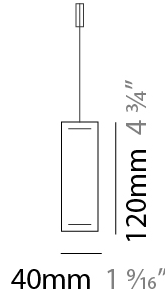

LED120 SUSPENSION

D71024-

base number
Color   Finish
Temperature   Options

1. To build a product code in our configurator select the specify button on the base model # product page
2. To build a manual product code on this datasheet choose from the options listed below in blue font and add the suffix to the base model #

GENERAL

Series: Woodlin
Subseries: LED120
Brand: Tunto
Division: Design
Mounting Type: Suspension
Mounting Location: Ceiling
Subcategory: Profile

PHYSICAL

Shape: Rectangle
Length (mm): 1000
Length (in): 39 3/8
Width (mm): 40
Width (in): 1 9/16
Height (mm): 120
Height (in): 4 3/4
Max. Overall Height (mm): 2120
Max. Overall Height (in): 83 7/16
Light Distribution: Direct / Indirect
Diffuser: Opal
Fixture Finish: [WAL / ASH / OAK / BLK / WHI](#)
Fixture Material: Wood
Cable Details: 2000mm / 78 3/4"

ELECTRICAL

Lamp Type: LED
Input Wattage (W): 46
Total Output Wattage (W): 38
Dimming: Tri-Mode (Non-Dimming and Phase Dimming (120Vac only) and 0-10V Dimming)
Driver Included: Yes
Driver Location: Integrated
Driver Type: Constant Current - Universal
Driver Class: Class 2
Input Voltage (V): 120 - 277
Constant Current (MA): 700

LED

Color Temperature (°K): [2700 / 3000 / 4000](#)
Max. Delivered Lumen (lm): 2200
CRI: >93 CRI
Lamp Life (hrs): 50000

OPTICAL

RATINGS AND CERTIFICATIONS

Certified By: Certified for North American Standards
IP rating: IP20